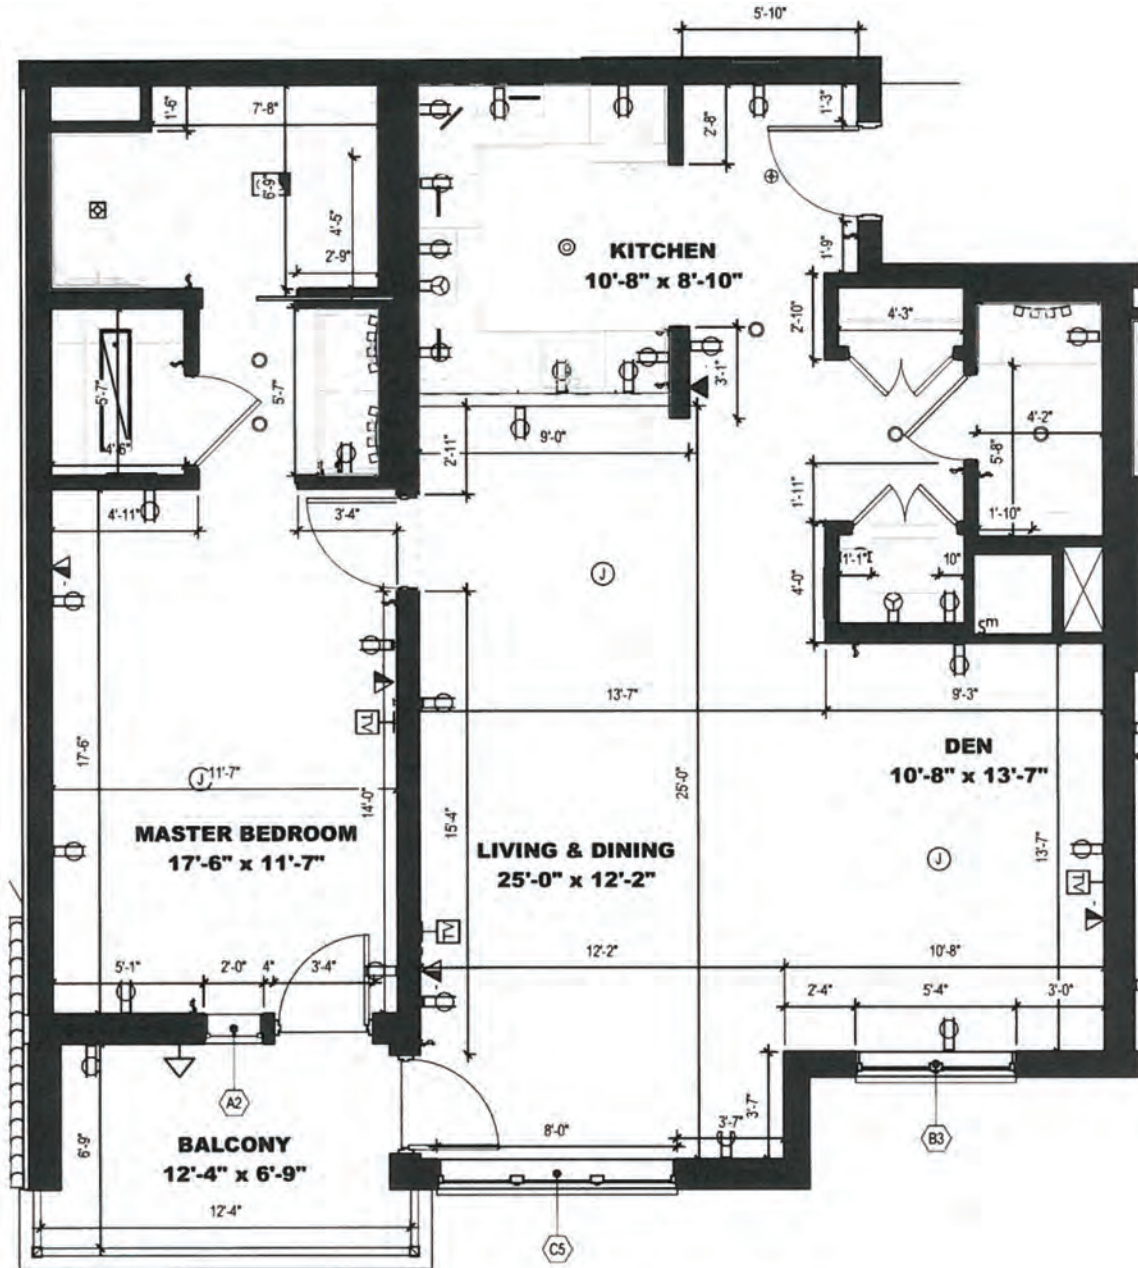

MonteCedro

The art of Creative Living

The Turing

1 Bedroom, 1.5 Bath

1,090 sq. ft.

2212 El Molino Avenue, Altadena, CA 91001